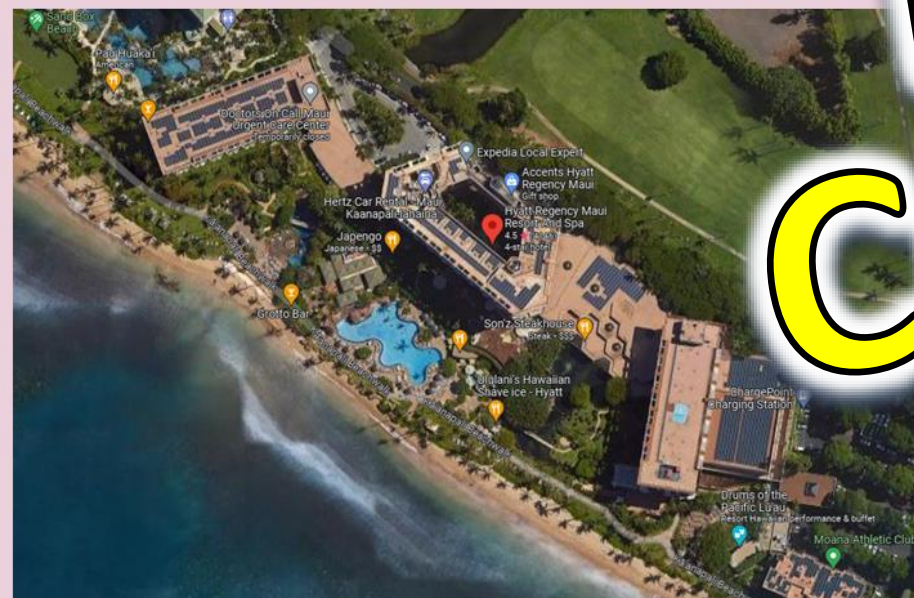

## Itinerary for the Maui Trip

Sunday	Monday	Tuesday	Wednesday	Thursday	Friday
Kyline Eco-adventures Ka'anapali 8 line zip line Adventure \$198 a person	Half Day West Maui Snorkel Adventure from Kaanapali \$160 a person	Heavenly Hana Tour with Lunch \$261 a person	Helicopter Tour \$295 a person	Cave Tour \$305 a person	Dance Lessons \$75 a person